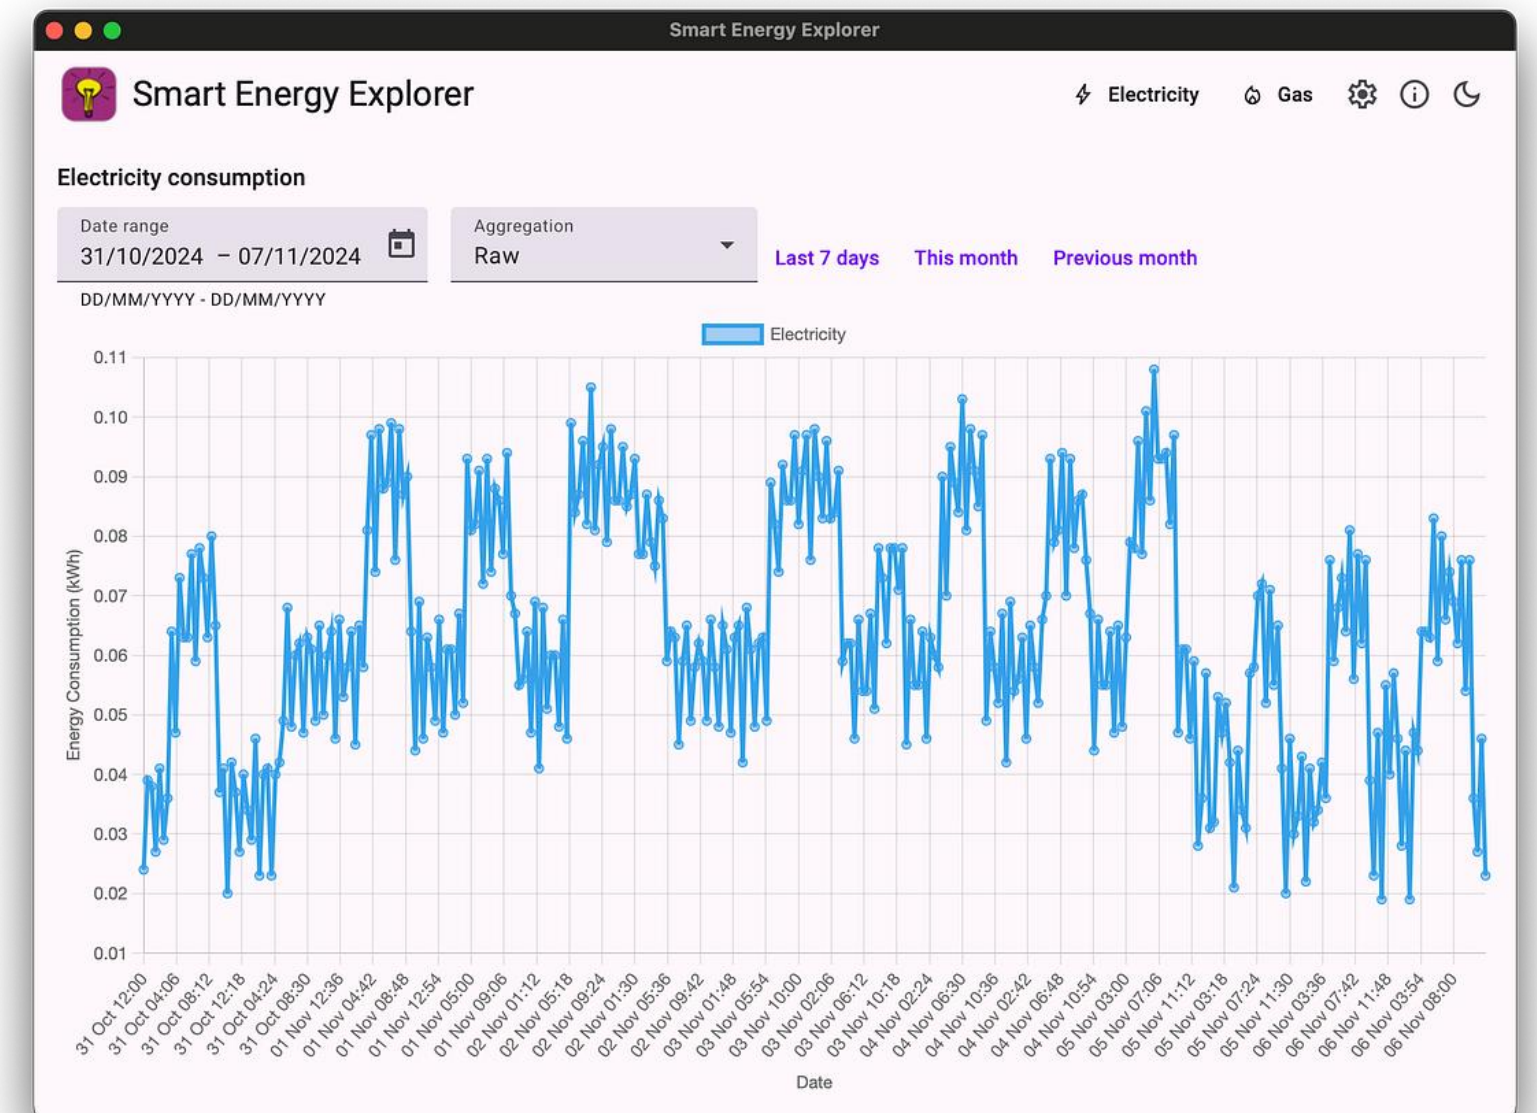

Redress project - what do we offer?