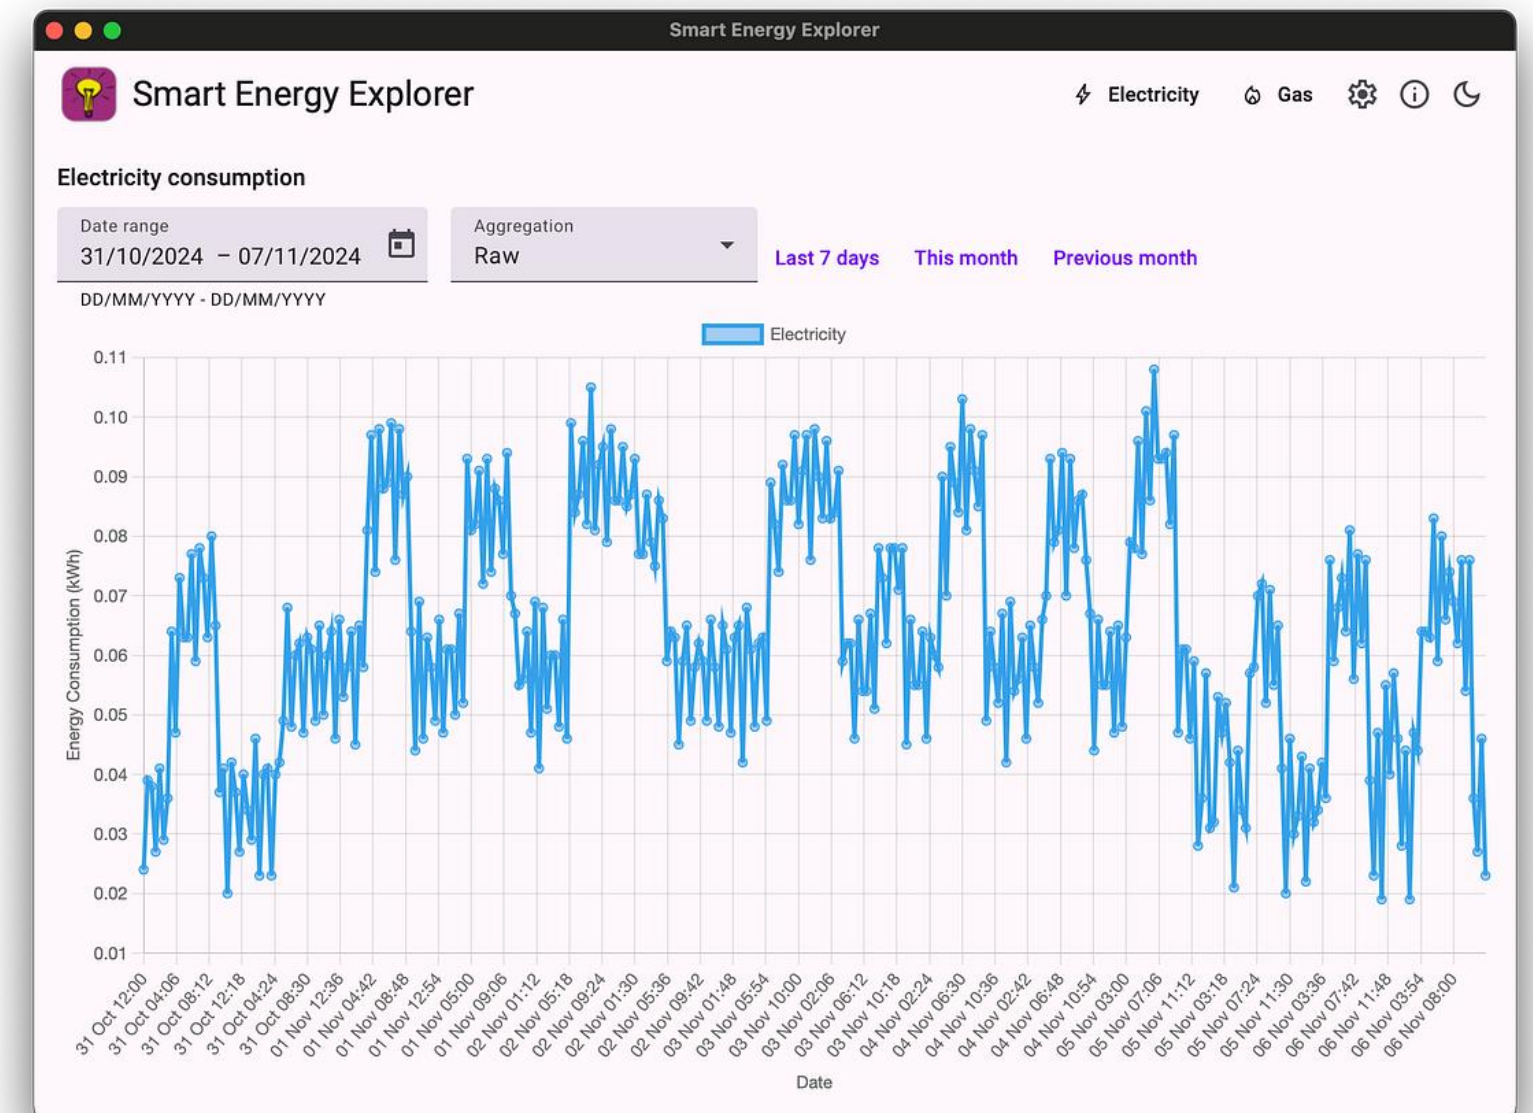

Redress project - what do we offer?